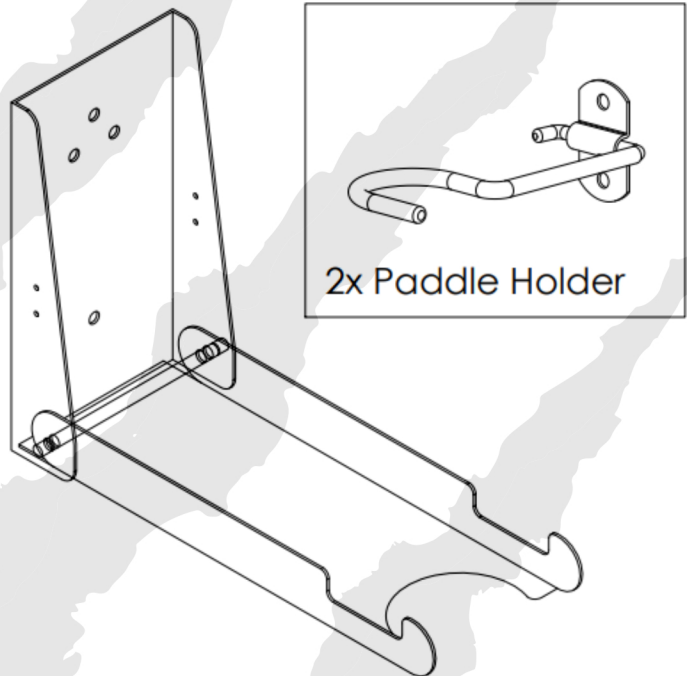

# THE WOLVERINE

WALL MOUNT HORIZONTAL BIKE, CANOE OR KAYAK HOLDER

Storing canoes, kayaks, and bikes in a garage or storage space can be quite a challenge. That's why we've designed the Wolverine; a folding holder that helps solve this problem. The Wolverine provides a safe and secure way to mount your toys to a wall or post, keeping them out of the way and under control.

## FEATURES

- Design Simplicity.
- Dense bike, canoe or kayak storage to maximize space constraints.
- Rubber strip on edges to protect your toy!
- Easy Use – just lift and hang!

Lifestyle products for your tools, toys, and equipment