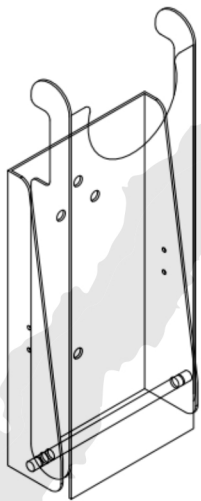

THE WOLVERINE

WALL MOUNT HORIZONTAL BIKE, CANOE OR KAYAK HOLDER

Storing canoes, kayaks, and bikes in a garage or storage space can be quite a challenge. That's why we've designed the Wolverine; a folding holder that helps solve this problem. The Wolverine provides a safe and secure way to mount your toys to a wall or post, keeping them out of the way and under control.

SECURE • DURABLE • COST EFFECTIVE

Folds Up-and-Away
when not in use!