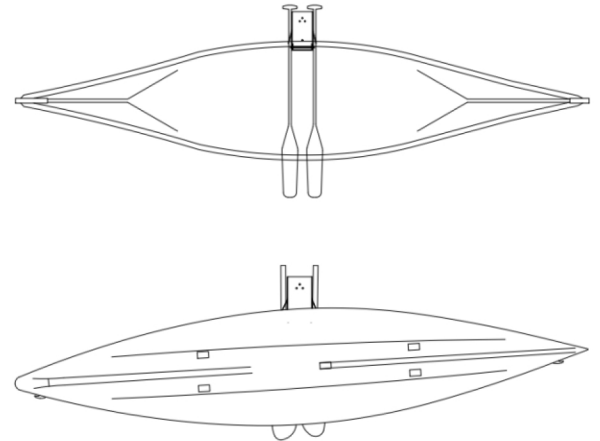

# THE WOLVERINE

WALL MOUNT HORIZONTAL BIKE, CANOE OR KAYAK HOLDER

Storing canoes, kayaks, and bikes in a garage or storage space can be quite a challenge. That's why we've designed the Wolverine; a folding holder that helps solve this problem. The Wolverine provides a safe and secure way to mount your toys to a wall or post, keeping them out of the way and under control.

## FEATURES

- Design Simplicity.
- Dense bike, canoe or kayak storage to maximize space constraints.
- Rubber strip on edges to protect your toy!
- Easy Use – just lift and hang!

Lifestyle products for your tools, toys, and equipment

# THE WOLVERINE

WALL MOUNT HORIZONTAL BIKE, CANOE OR KAYAK HOLDER

Bike Holder

Canoe and Paddle Holder

Kayak and Paddle Holder

**Versatile Mounting Options: Wall or column or on any flat surface!**

**Backed by our 2-Year Limited Warranty!**

## PRODUCT SPECIFICATIONS:

<b>Material:</b>	10 Gauge, Cold-Rolled, High-Grade Steel
<b>Fasteners:</b>	All components are SAE Certified for Strength, Durability and Performance
<b>Coating:</b>	Powdered Polyester Resin (SandTEX Black) with UV and Rust Inhibitor
<b>Storing Mechanism:</b>	When not in use, the horizontal arm folds nicely back into the wall mount.
<b>Securing the Toy:</b>	There is a lock ring welded to the frame to allow for a chain or wire rope to secure the frame to the wall mount fixture.