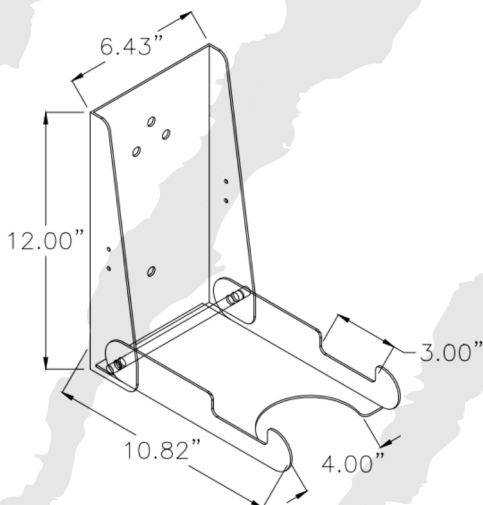

# THE WOLVERINE

WALL MOUNT HORIZONTAL BIKE, CANOE OR KAYAK HOLDER

Storing canoes, kayaks, and bikes in a garage or storage space can be quite a challenge. That's why we've designed the Wolverine; a folding holder that helps solve this problem. The Wolverine provides a safe and secure way to mount your toys to a wall or post, keeping them out of the way and under control.

## FEATURES

- Design Simplicity.
- Dense bike, canoe or kayak storage to maximize space constraints.
- Rubber strip on edges to protect your toy!
- Easy Use – just lift and hang!

Lifestyle products for your tools, toys, and equipment

## PRODUCT SPECIFICATIONS:

<b>Material:</b>	10 Gauge, Cold-Rolled, High-Grade Steel
<b>Fasteners:</b>	All components are SAE Certified for Strength, Durability and Performance
<b>Coating:</b>	Powdered Polyester Resin (SandTEX Black) with UV and Rust Inhibitor
<b>Storing Mechanism:</b>	When not in use, the horizontal arm folds nicely back into the wall mount.
<b>Securing the Toy:</b>	There is a lock ring welded to the frame to allow for a chain or wire rope to secure the frame to the wall mount fixture.