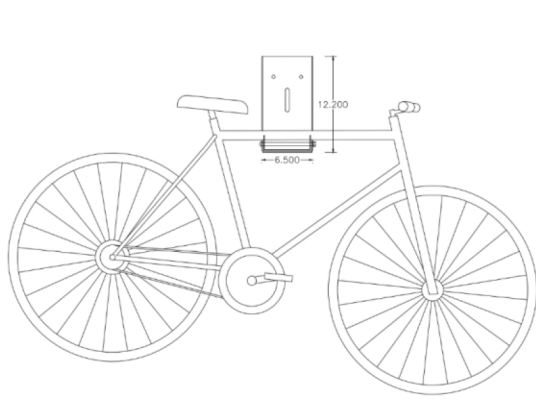

THE WOLVERINE

WALL MOUNT HORIZONTAL BIKE, CANOE OR KAYAK HOLDER

Bike Holder